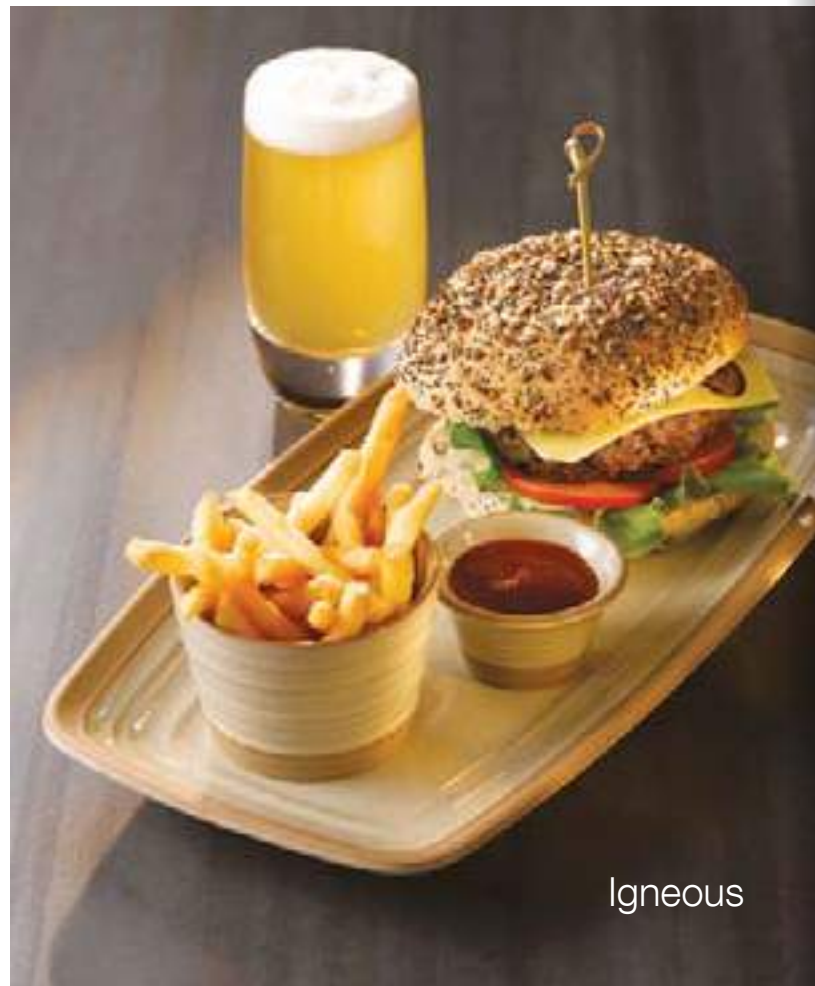

Tea Cup
96116
25cl/8oz
6 £26.34

Tea Saucer
96111
6.5"/
16.5cm
6 £24.00

Igneous

- A - B
- C - D
- E - F
- G - H
- I - J
- K - L
- M - N
- O - P
- Q - R
- S - T
- U - V
- W - X
- Y - Z