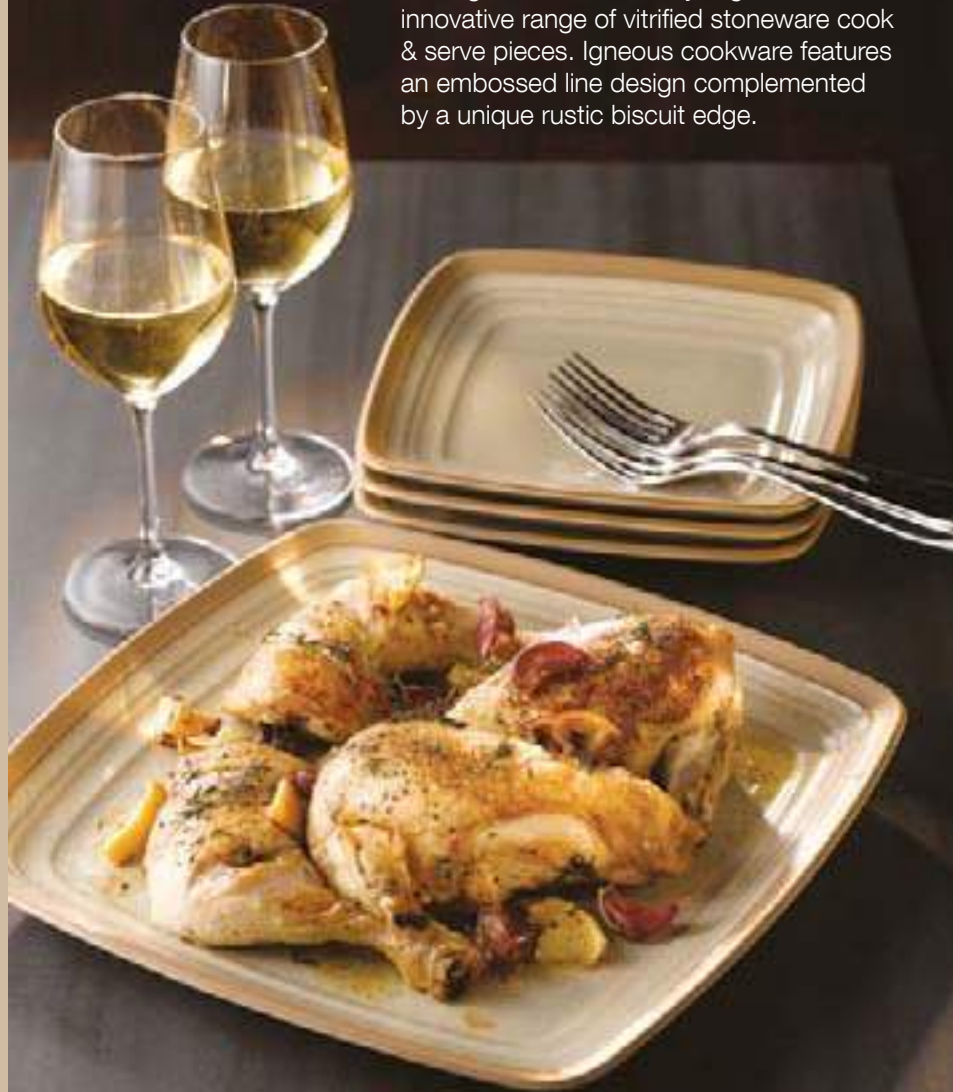

Ceramics

Igneous

Oozing with distinctive style Igneous is an innovative range of vitrified stoneware cook & serve pieces. Igneous cookware features an embossed line design complemented by a unique rustic biscuit edge.