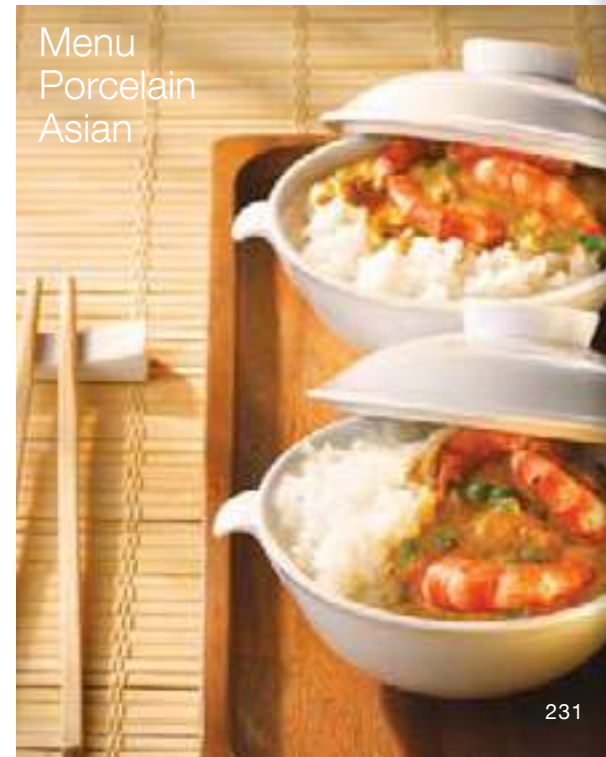

Menu Porcelain Asian

A - B

C - D

E - F

G - H

I - J

K - L

M - N

O - P

Q - R

S - T

U - V

W - X

Y - Z